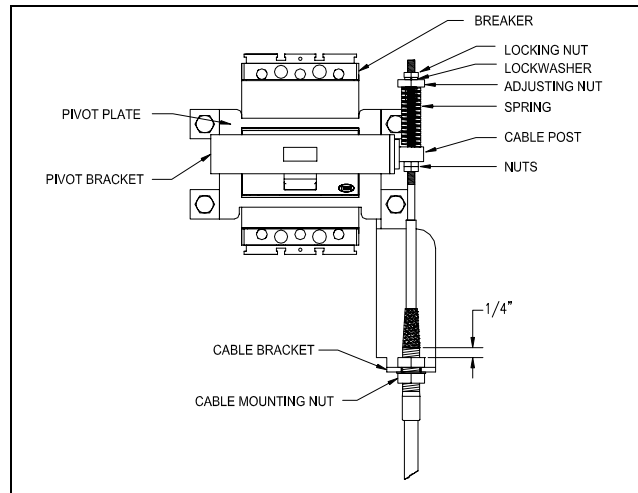

New Cable Operators for Tmax T1, T2, T3, T4, T5

- **Reliability**

Tested to over 10,000 operations without failure or a need for adjustment this operator offers superior reliability.

- **Easy, Accurate Installation**

Self-aligning, this new operator takes only minutes to install and set.

- **Availability**

This new operator is released for manufacturing. Call your local sales office for availability.

Flange Handle

Breaker	Mechanism Only	List Price	Cable Only	Cable Length	List Price	Handle Only	Nema Type	List Price
T1/T2	KT2FPM	\$123.00	K5C036	36"	\$114.00	K5FCH	1,3R,12	\$213.00
			K5C048	48"	\$146.00	K5FCH4	4, 4x	\$243.00
T3	KT3FPM	\$123.00	K5C060	60"	\$160.00	K5FCH	1,3R,12	\$213.00
			K5C072	72"	\$175.00	K5FCH4	4, 4x	\$243.00
T4	KT4FPM	\$148.00	K5C084	84"	\$204.00	K5FCH	1,3R,12	\$213.00
			K5C096	96"	\$221.00	K5FCH4	4, 4x	\$243.00
T5	KT5FPM	\$193.00	K5C108	108"	\$238.00	K5FCH	1,3R,12	\$213.00
			K5C120	120"	\$256.00	K5FCH4	4, 4x	\$243.00

NOTES: For complete assembly, mechanism, cable and handle are required. All cables mount on the right side of the breaker.

Door Hardware Kits

Item	Catalog Number	List Price
Door hardware kit, right hand, 2 point latch for enclosures less than 40 inches high	KDH2R	\$200.00
Door hardware kit, right hand, 3 point latch for enclosures 40 inches high or greater	KDH3R	\$225.00